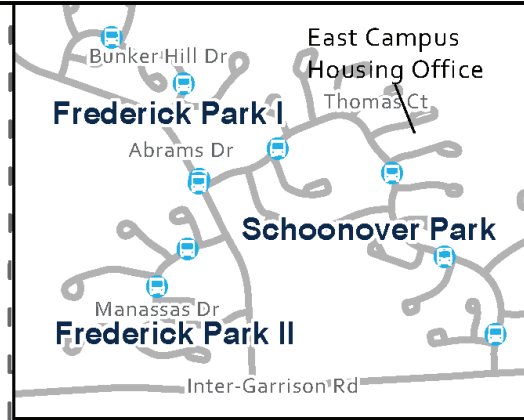

# CAMPUS MAP

- # Building
- Se for Parking
- Pedestrian Zone
- Dining
- Bus Stop
- Parking Permit Dispenser
- Donation Bin

## Donation Bin Locations - Move Out 2022

Area	Building Name	Building No.	Location
First Year Housing	Cypress, Willet, Asilomar, Manzanita Halls	202 - 205	1st floor
Area Two	Yarrow, Avocet, Tortuga, Sanderling Halls	206, 208, 210, 211	1st floor lobbies
North Quad	Pinnacles, Vineyard, Strawberry	301 - 303	1st floor lobbies
Promontory	Promontory B - Center	326	Cyber Cafe